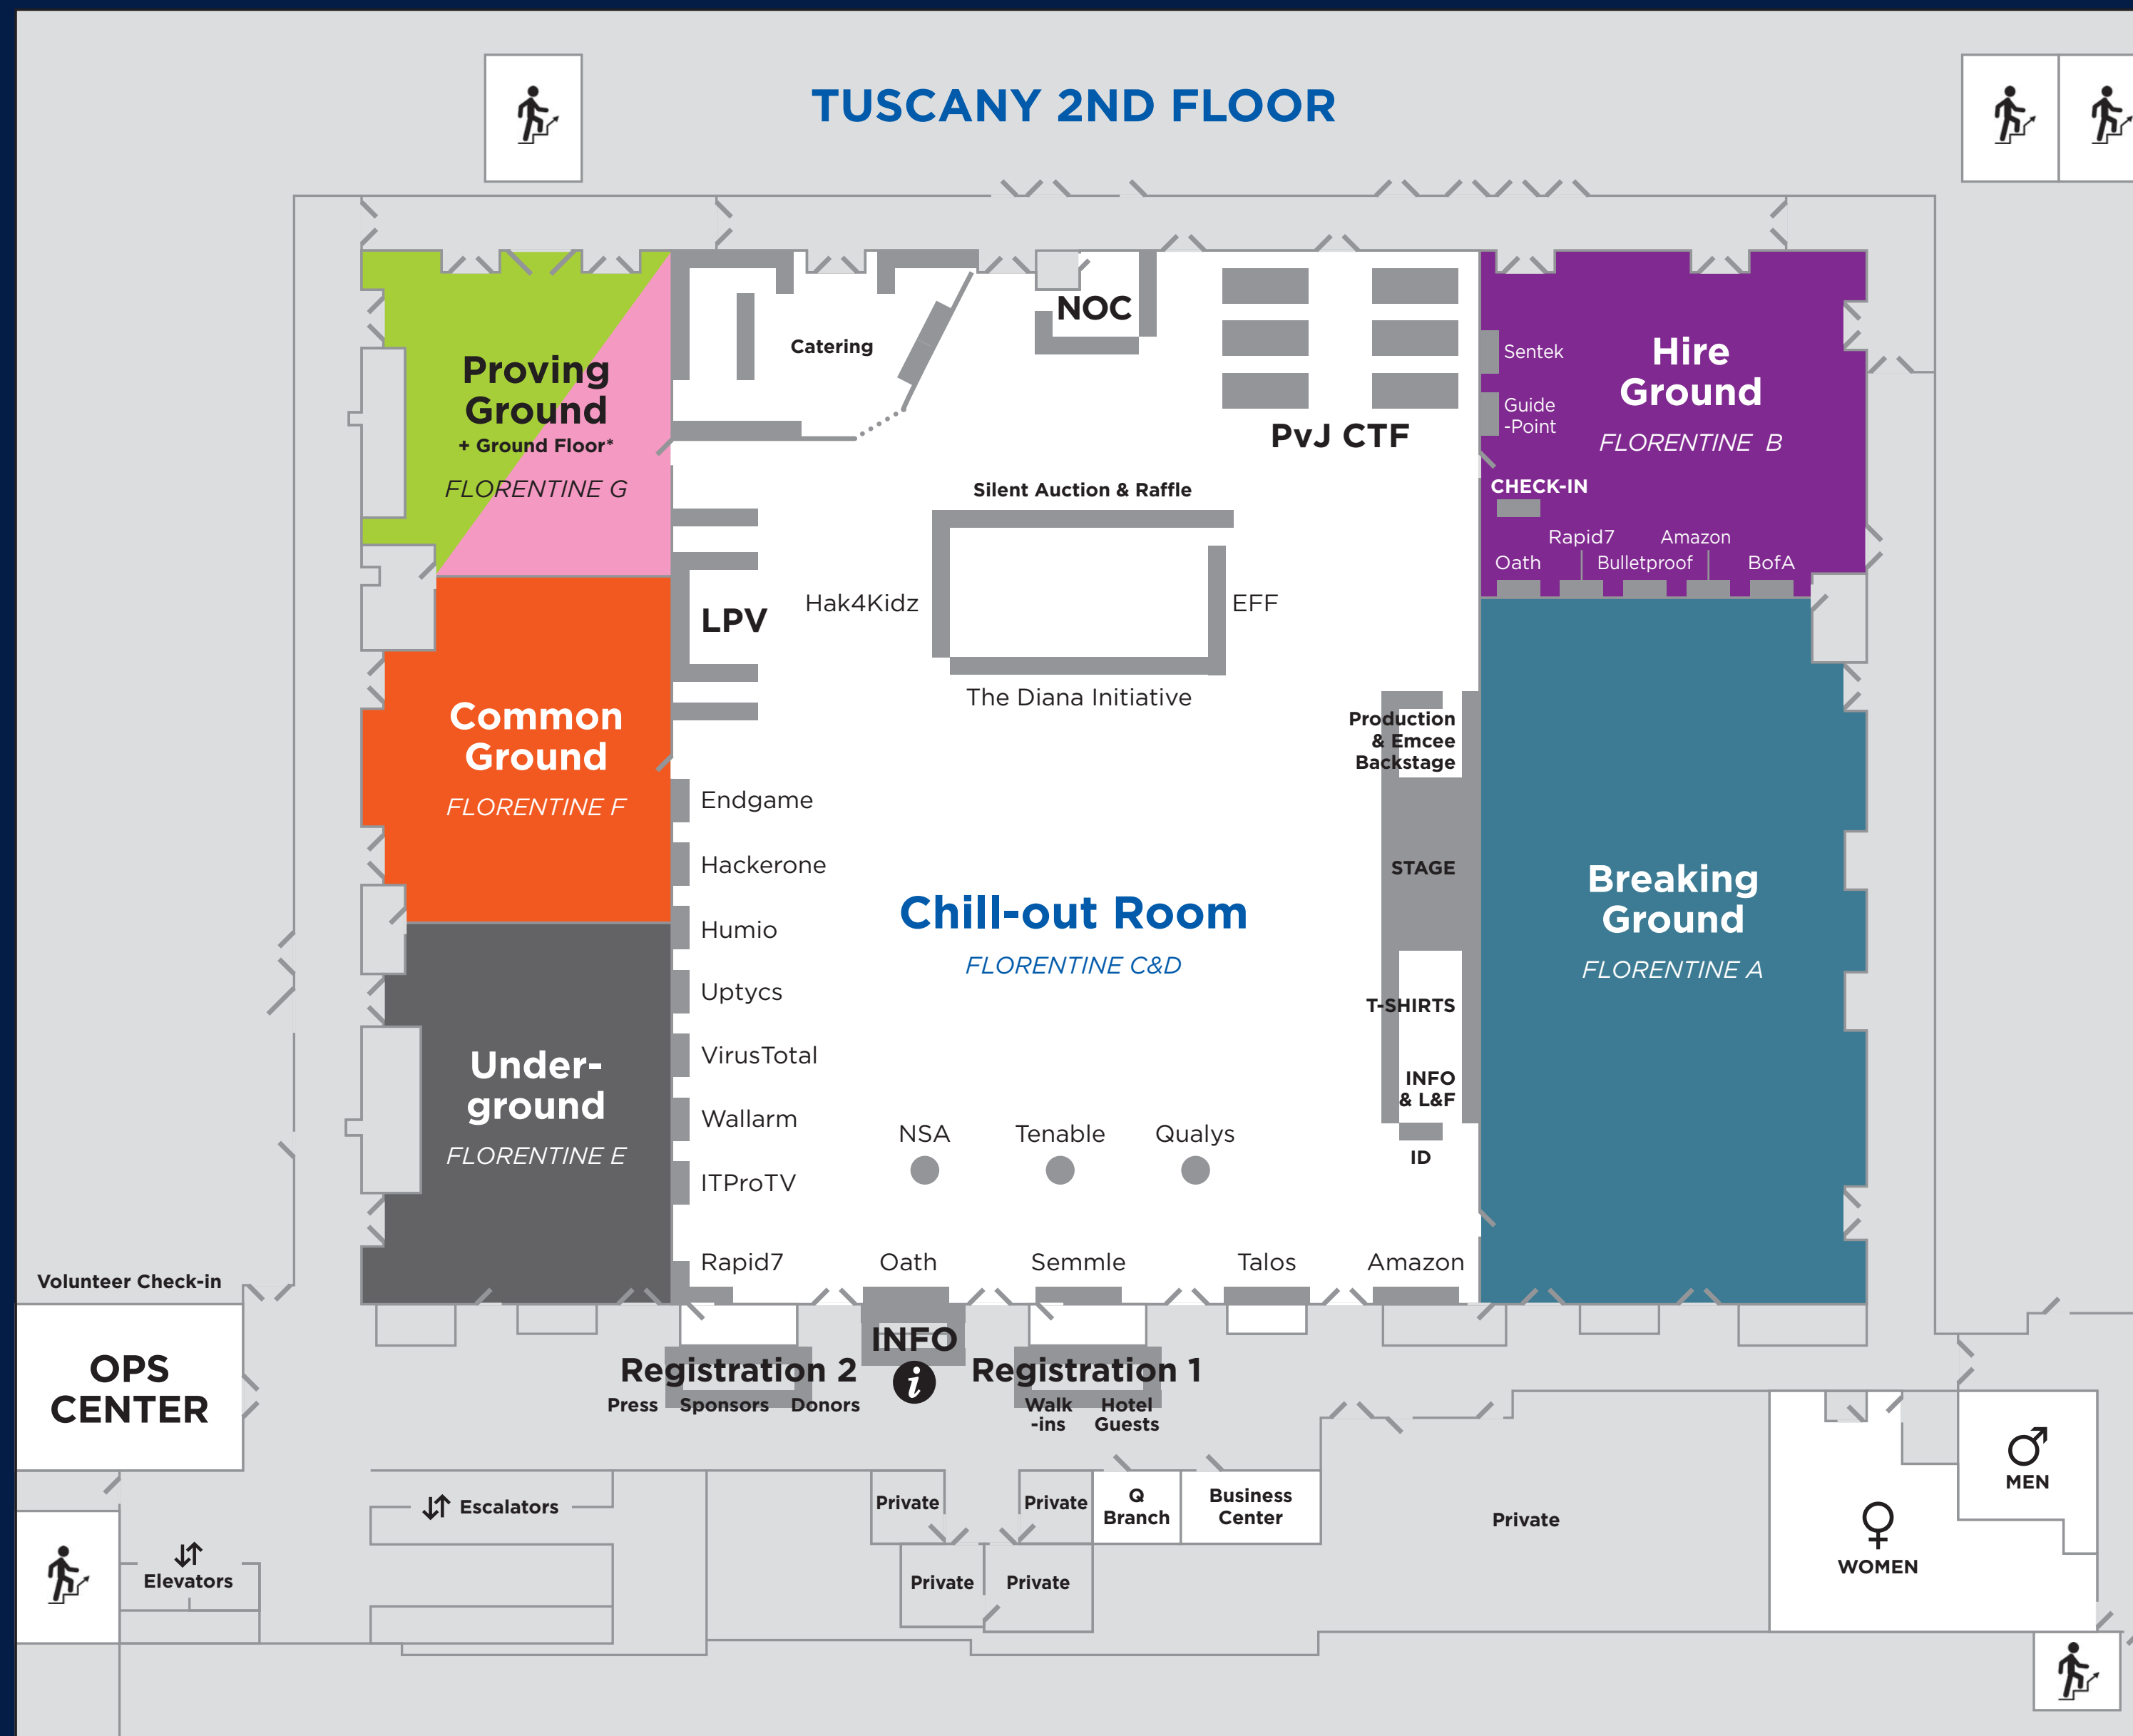

# 2018 BSIDES LAS VEGAS MAP OF VENUES

**TUSCANY SUITES & CASINO**

**Ground Floor**

COPA ROOM  
TUSCANY CASINO FLOOR

**\*NOTE:** Certain sessions of Ground Floor are held in the Proving Ground room. Please check your schedule.

The #BSidesBus is back. Our friendly, complimentary shuttle will be available at LAS airport terminals 1 & 3, Tuscany, Flamingo, and Mandalay Bay through DC26. Schedule is on page 7 of the BSidesLV 2018 program and at [bsideslv.org/shuttle-schedule-and-maps](http://bsideslv.org/shuttle-schedule-and-maps)

The Shuttle stop is at the Tuscany Hotel entrance (NOT the Casino). Wait on the far side of the bell stand, under the carport.